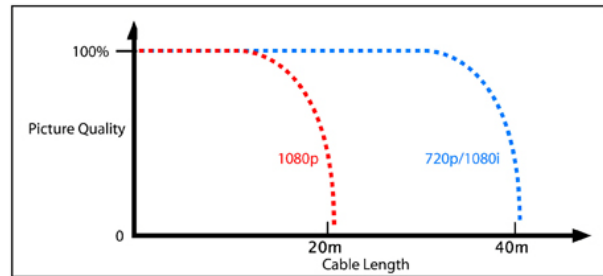

Available: Now!

Long Before Reaching the “Cliff Effect” the Signal Error Rate Begins to Increase with Cable Length

The Cliff Effect Hinge Varies by Signal Rate
The Maximum Distance of 1080p is Only Half of 1080i