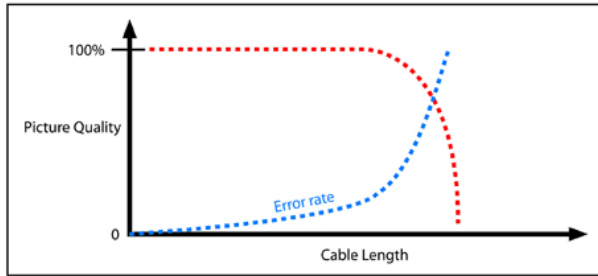

Available: Now!

Long Before Reaching the “Cliff Effect” the Signal Error Rate Begins to Increase with Cable Length

The Cliff Effect Hinge Varies by Signal Rate
The Maximum Distance of 1080p is Only Half of 1080i